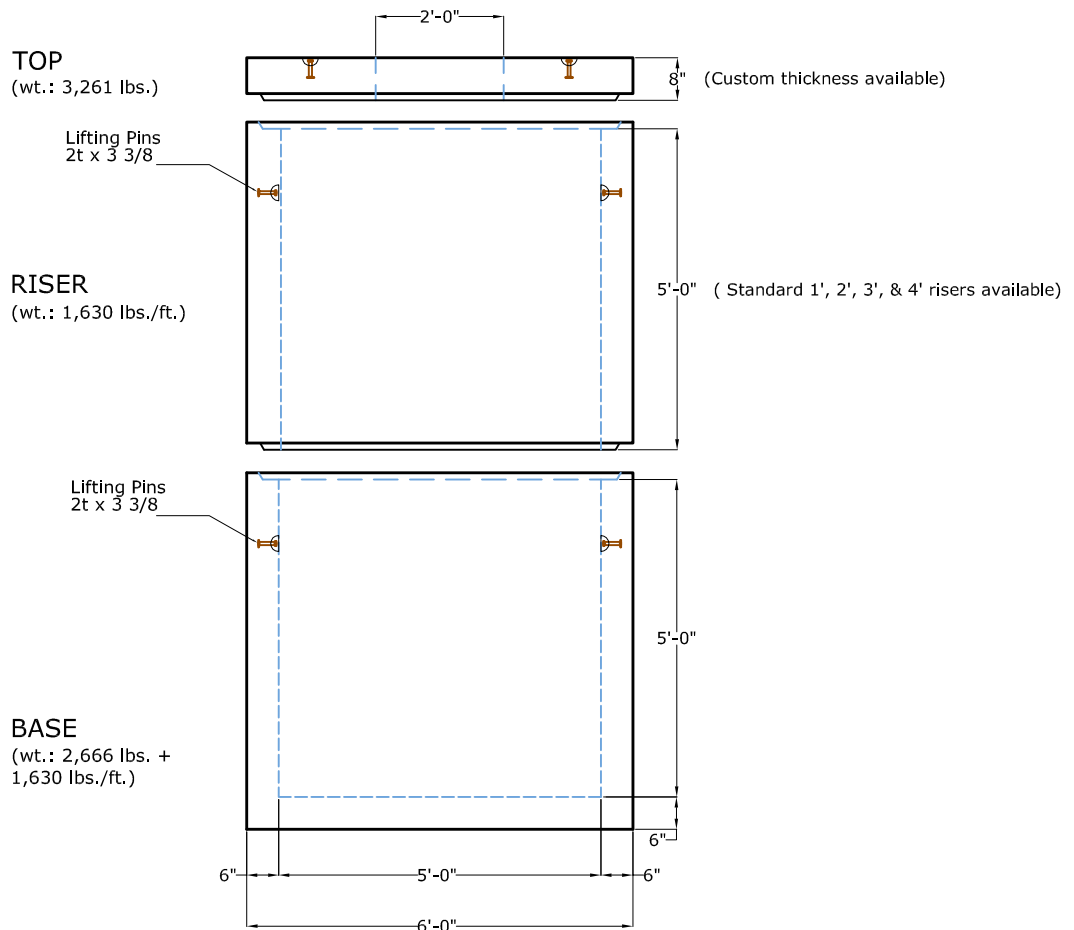

PLAN VIEW TOP

ELEVATION

NOTE:

Catch Basins are available with Custom holes where required and Variable heights.