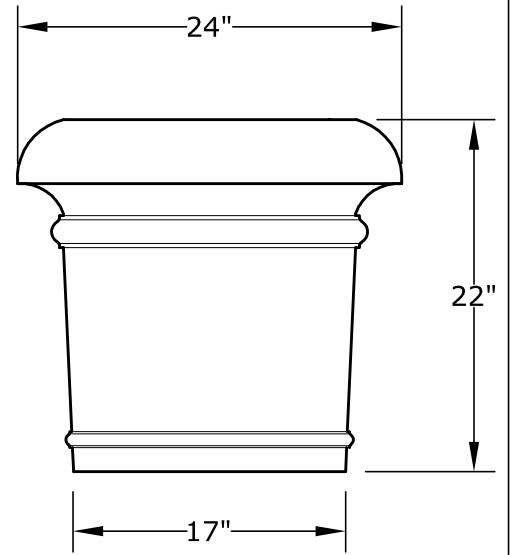

FRONT VIEW

SIDE VIEW

ISOMETRIC

Wt = 600 lbs.