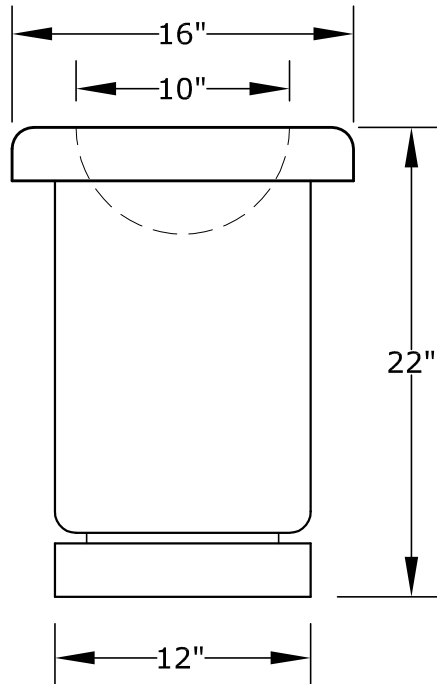

TOP VIEW

FRONT VIEW

ISOMETRIC

Wt: 250 lbs.